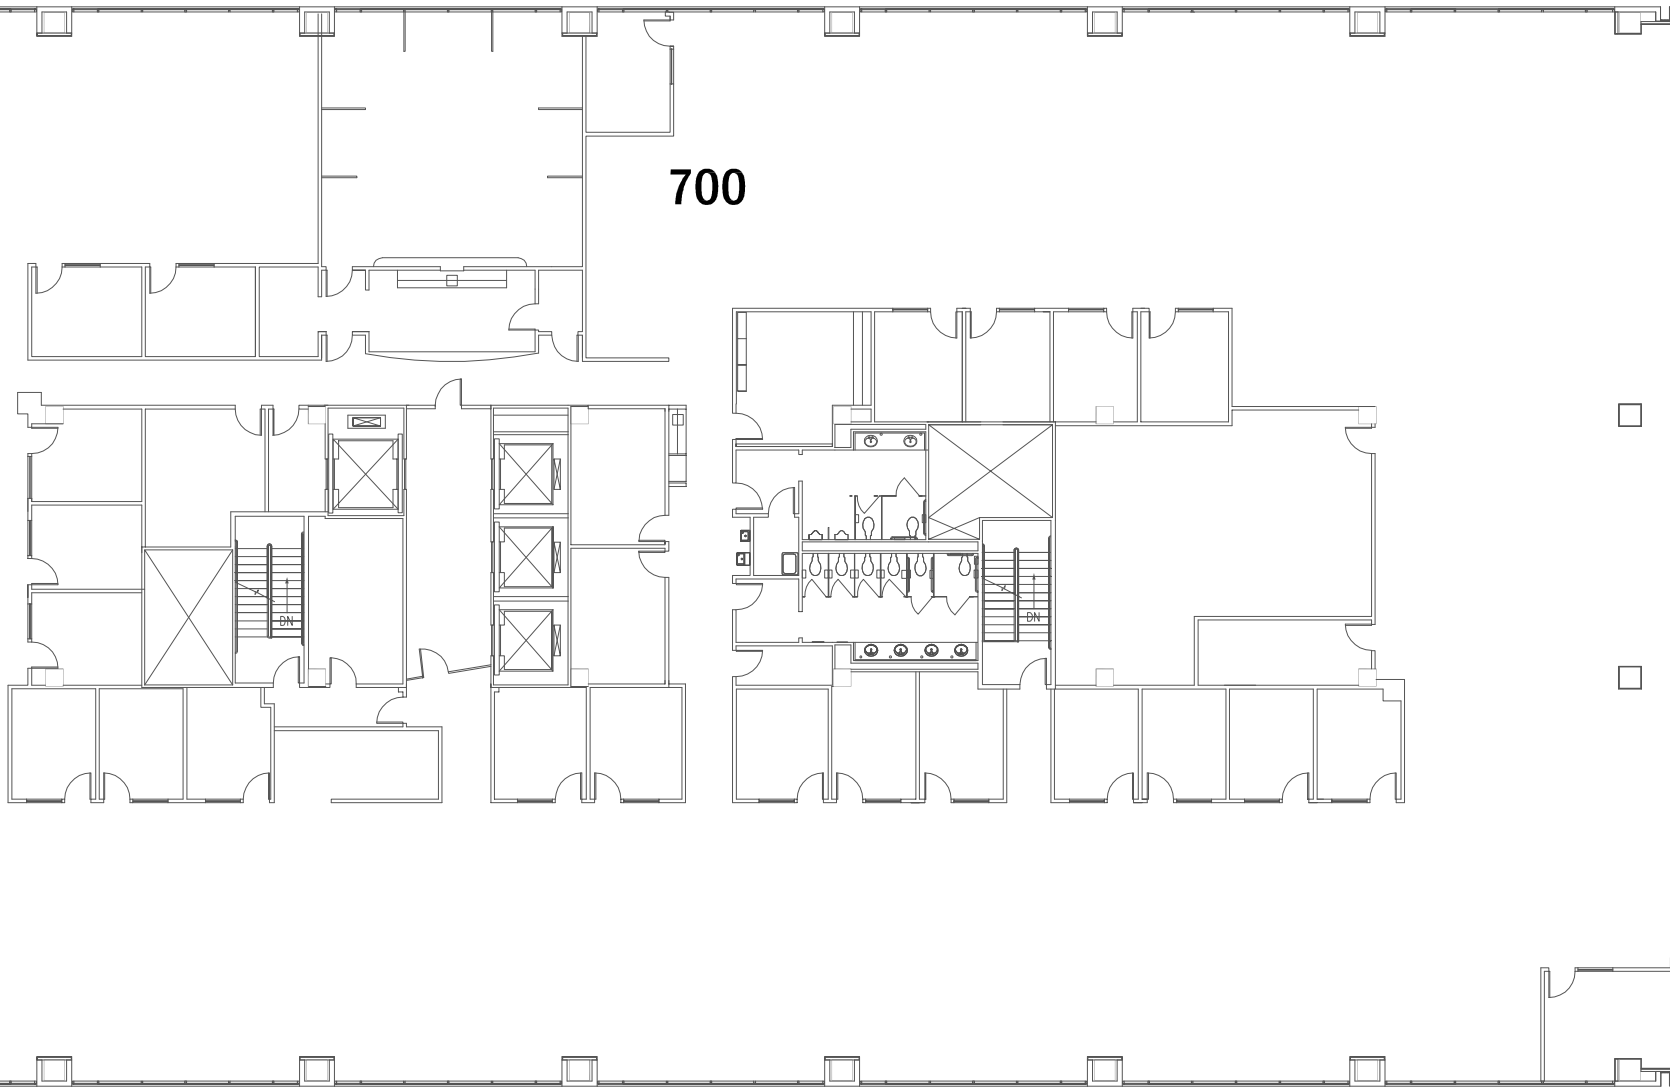

700

2301 McGee - 7th Floor

Contact: Greg Russell
Phone: 816-274-4447

Saved by: DVANSI2 Date: 6/19/2012
File Name: 2301 McGee-07-FM
M:\CC_MASTER_DWGS\Crown Center\2301 McGee\FMS Data